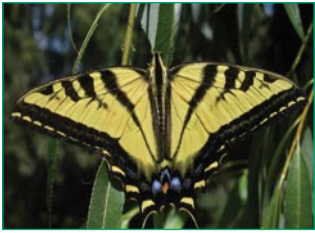

Western Tiger Swallowtail
Papilio rutulus