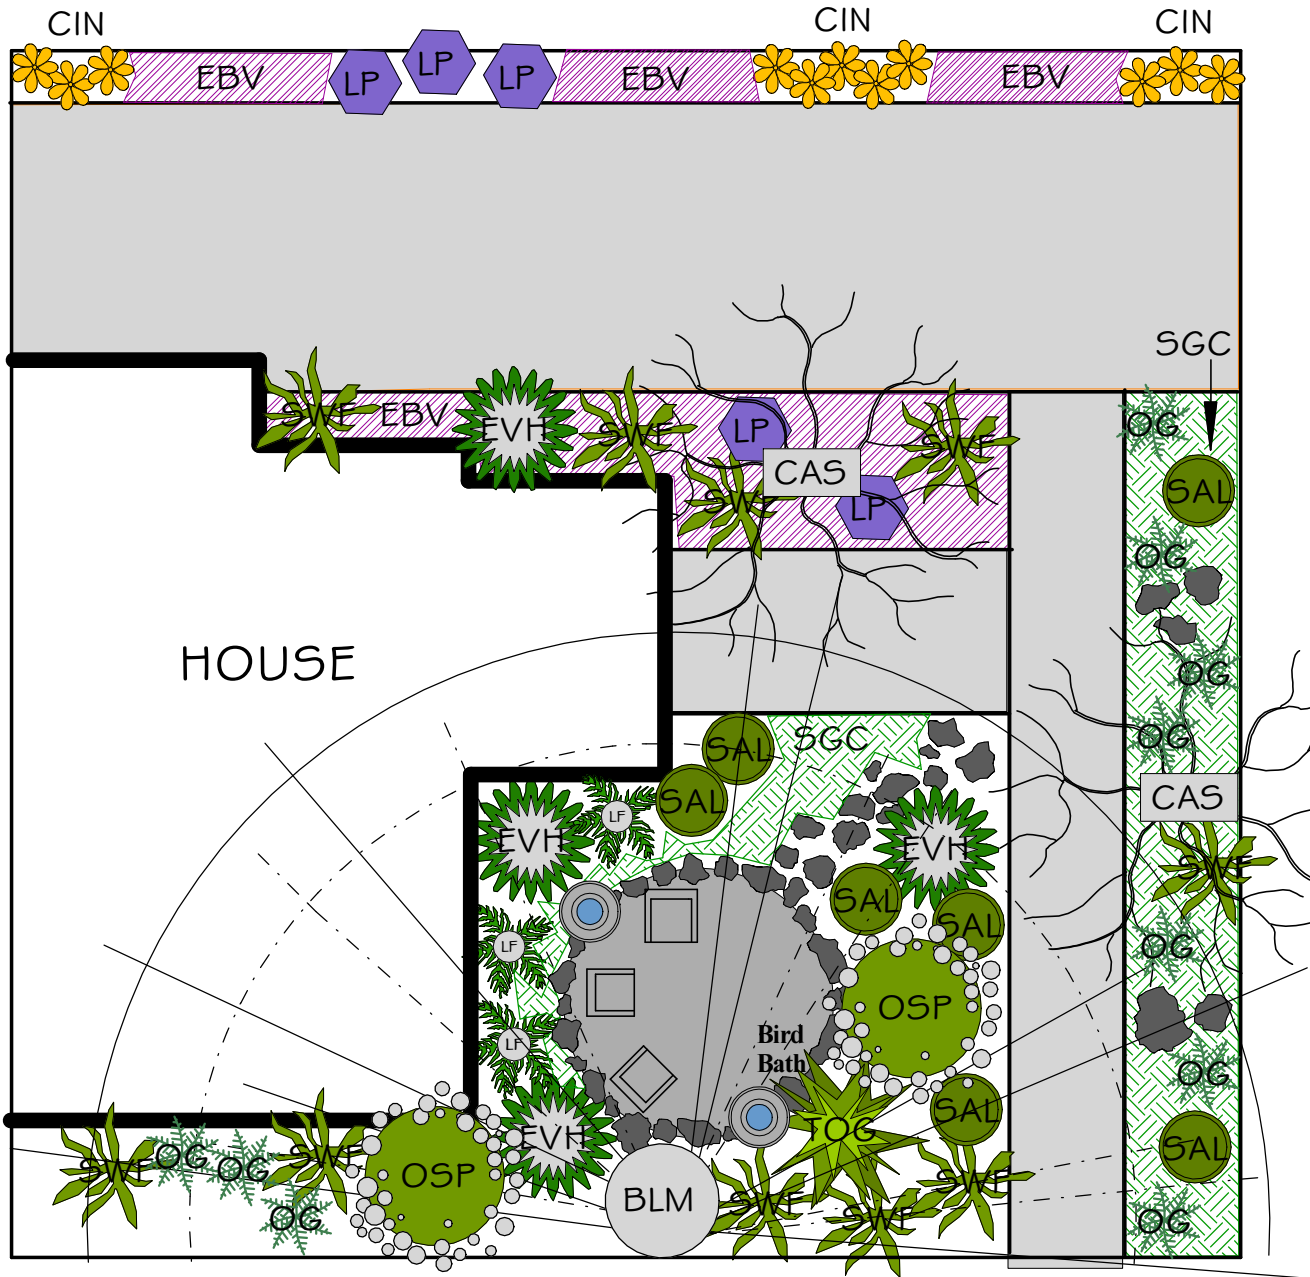

URBAN HABITAT GARDEN B

Front Yard - Shady Lawn Free Yard and Parking Strip

Site Conditions: Shade to Part Shade on South Side, Part sun along driveway. Winter wet, summer dry

Portland Plant List Natives		
BOTANICAL NAME	CODE	SYMBOL
Big-leaf Maple - Alternative: Oregon White Oak	BLM	
Cascade Oregon Grape	OG	
Cascara	CAS	
Early Blue Violet	EBV	
Evergreen Huckleberry	EVH	
Graceful Cinquefoil	CIN	
Lady Fern	LF	
Large Leaved Lupine	LP	
Oceanspray - Alternative: Mock Orange	OSP	
Salal	SAL	
Shady Ground Cover Mix: Fringecup, Inside-Out Flower, Redwood Sorrel, Western Starflower	SGC	
Sword Fern	SF	
Tall Oregon Grape	TOG	