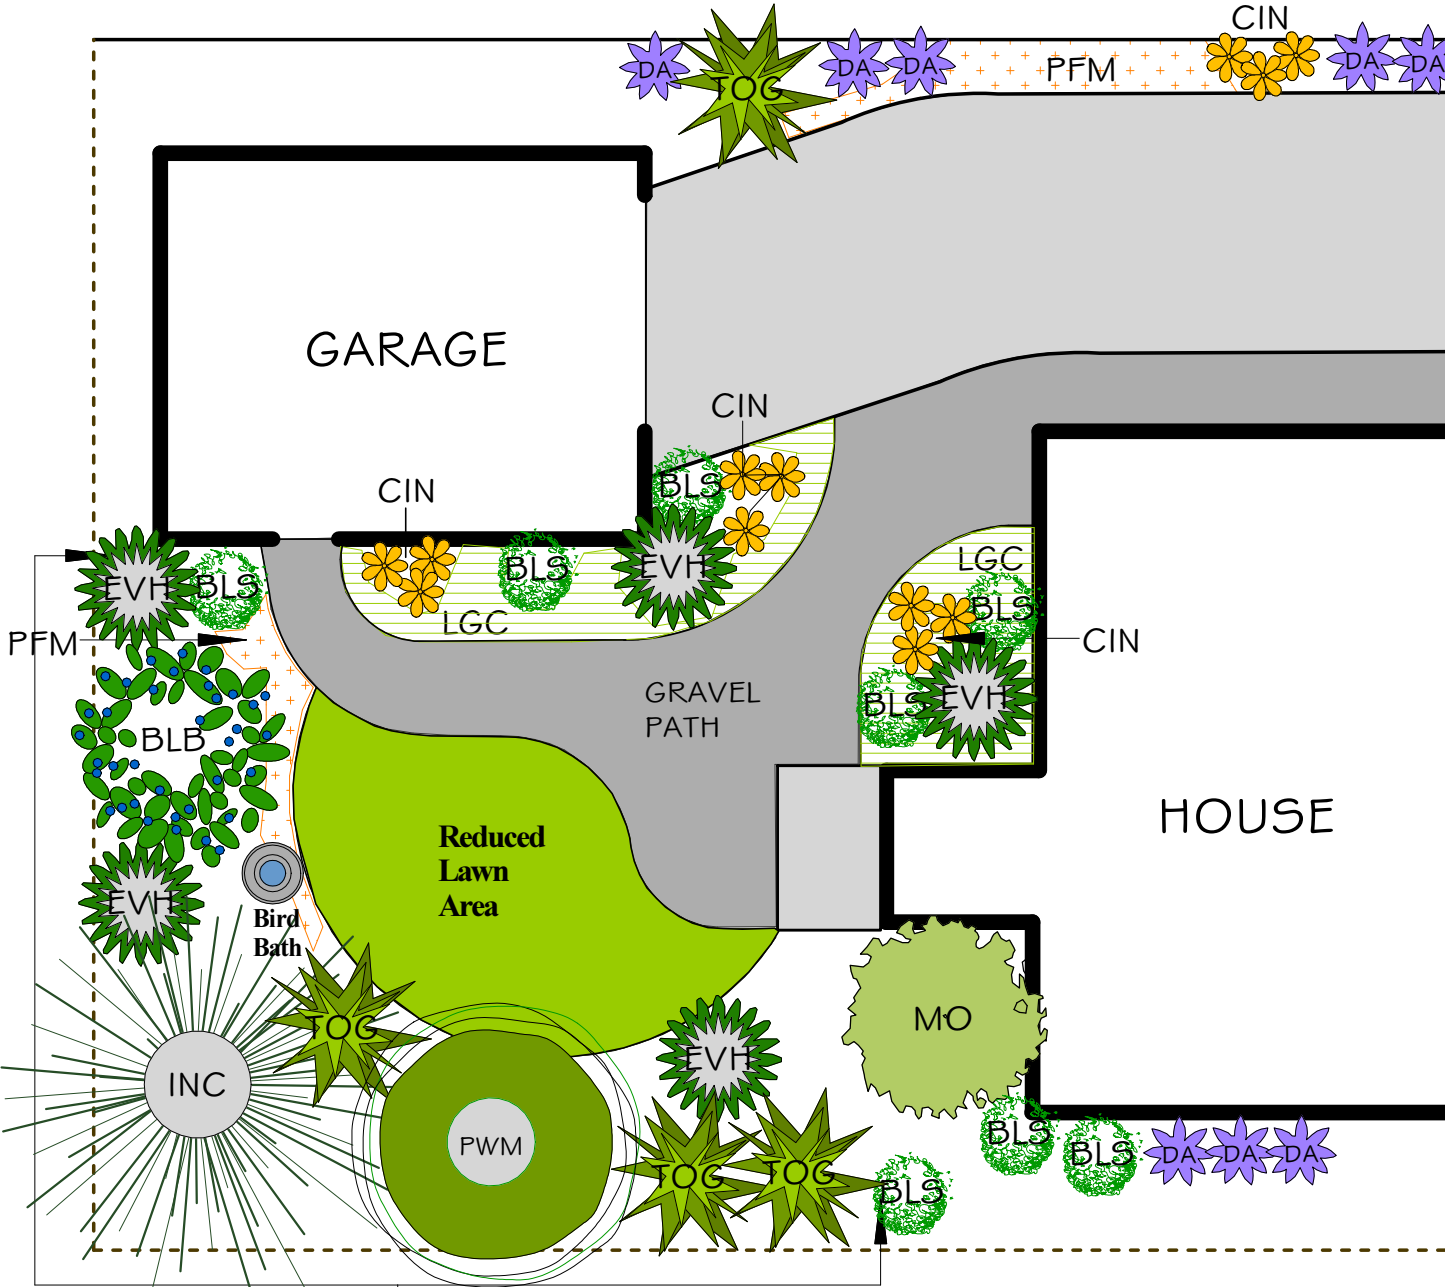

URBAN HABITAT GARDEN B

Back Yard - Sunny Evergreen Privacy Border and Foundation Plantings

Site Conditions: Full sun with winter wet and summer dry

Portland Plant List Natives *except where indicated		
PLANT	CODE	SYMBOL
Birch Leaf Spirea	BLS	
Blueblossom, California Lilac*	BLB	
Douglas' Aster	DA	
Evergreen Huckleberry	EVH	
Graceful Cinquefoil	CIN	
Incense Cedar*	INC	
Low Ground Cover Mix: Self-Heal, Wild/Woodland Strawberry, Oregon Stonecrop	LGC	
Mockorange - Alternative: Oceanspray	MO	
Pacific Wax Myrtle*	PWM	
Perennial Flower Mix: California Poppy, Common Camas, Western Columbine, Pearly-Everlasting, Yarrow	PFM	
Tall Oregon Grape	TOG	

Evergreen Privacy Border